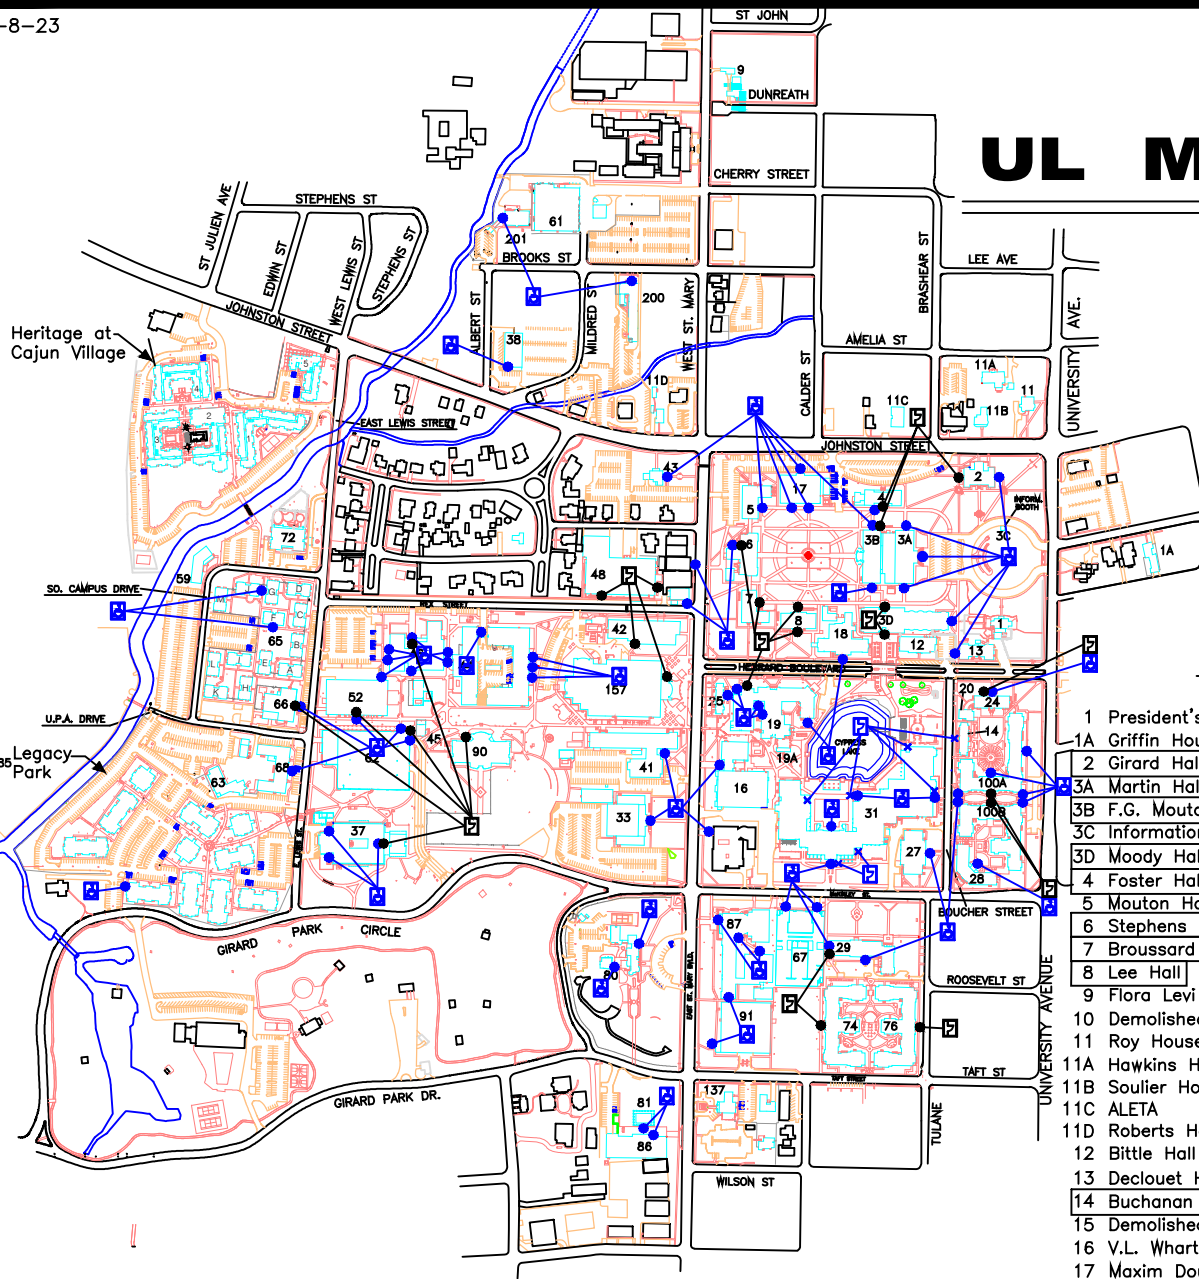

UL MAIN CAMPUS

ADA ACCESSIBILITY MAP

LEGEND

-  ADA - ENTRANCE
-  ADA - AUTOMATIC DOORS

BUILDING CODES

- | | | |
|------------------------------|--------------------------|---|
| 1 President's House | 20 Guillory Hall | 62 Stokes Parking Garage |
| 1A Griffin House | (Alumni Hall) | 63 Cafe Fleur-De-Lis |
| 2 Girard Hall | 24 Randolph Hall | 65 Cajun Village |
| 3A Martin Hall | 25 Judice-Rickels Hall | 66 Visual Arts Annex |
| 3B F.G. Mouton | 26 Demolished | 67 Olivier Parking Garage |
| 3C Information Center | 27 McLaurin Hall | (Credit Union & Transportation) |
| 3D Moody Hall | 28 Harris Dorm | 68 Parker Hall |
| 4 Foster Hall | 29 Hamilton Hall | 72 SGA Day Care Center |
| 5 Mouton Hall | 31 Student Union | 74 Baker Dorm (Taft St.) |
| 6 Stephens Hall | 33 Earl K. Long Gym | 76 Huger Dorm (Taft St.) |
| 7 Broussard Hall | 34 Bookstore | 77 Demolished |
| 8 Lee Hall | 37 Joel L. Fletcher Hall | 80 Alumni Center |
| 9 Flora Levi House | 38 Eckards Building | 81 A. Hays Town Building |
| 10 Demolished | 41 Billeaud Hall | 84 Demolished |
| 11 Roy House | 42 Montgomery Hall | 85 Legacy Park |
| 11A Hawkins House | 43 French House | 86 Paul and Lula Hilliard-University Art Museum |
| 11B Soulier House | 44 Madison Hall | |
| 11C ALETA | 45 Snack Hut (Zeus) | 87 Angelle Hall |
| 11D Roberts House | 46 H.L. Griffin Hall | 90 Oliver Hall (Computer Sci.) |
| 12 Bittle Hall | 48 Agnes Edwards Hall | 91 Taft St. Parking Garage |
| 13 Declouet Hall | (Conference Center) | 100A Corona Dorm (Rose Garden) |
| 14 Buchanan Hall | 52 C.L. Rougeou Hall | 100B Bonin Dorm (Rose Garden) |
| 15 Demolished | 59 Unoccupied | 137 UL Lafayette Foundation |
| 16 V.L. Wharton Hall | 61 Maintenance, | 157 Dupre Library |
| 17 Maxim Doucet Hall | Transportation | 200 Brooks Street Annex #1 |
| 18 O.K. Allen/Saucier Clinic | Services Building,& | (International Building) |
| 19 Burke Hawthorne Hall | Central Receiving | 201 Brooks Street Annex #2 |
| | | (ROTC Building) |