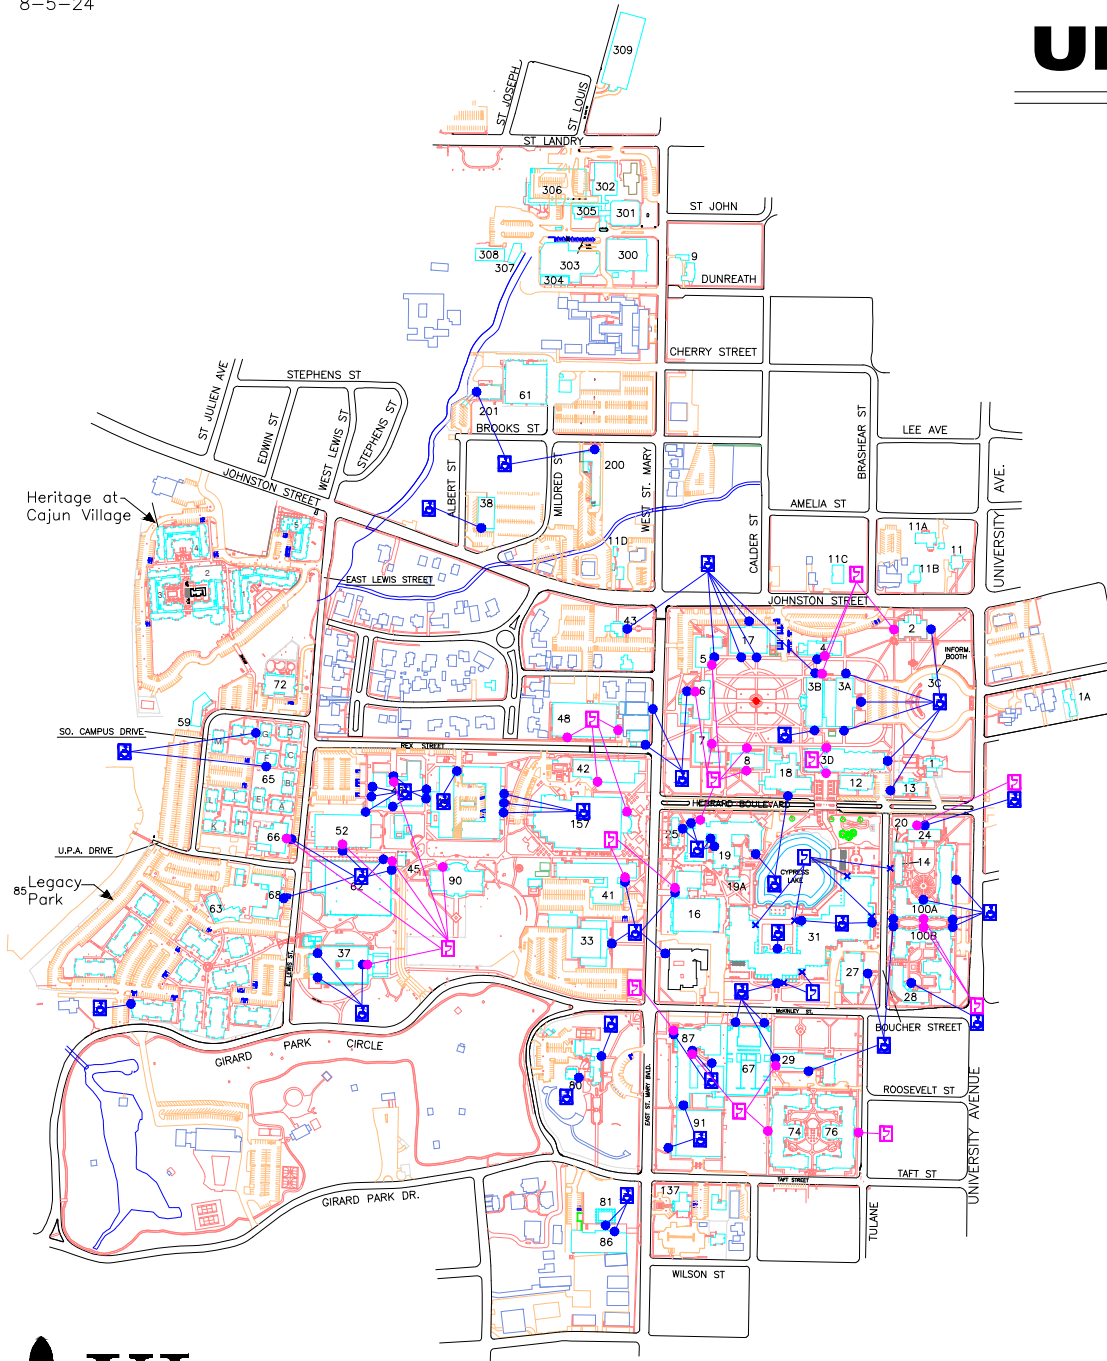

UL MAIN CAMPUS

ADA ACCESSIBILITY MAP

- ### LEGEND
- [Wheelchair icon] ADA - ENTRANCE
 - [Wheelchair icon] ADA - AUTOMATIC DOORS

BUILDING CODES

- | | | |
|-----------------------------------|---|--|
| 1 President's House | 26 Demolished | 74 Baker Dorm (Taft St.) |
| 1A Griffin House | 27 McLaurin Hall | 76 Huger Dorm (Taft St.) |
| 2 Girard Hall | 28 Harris Dorm | 77 Demolished |
| 3A Martin Hall | 29 Hamilton Hall | 80 Alumni Center |
| 3B F.G. Mouton | 31 Student Union | 81 A. Hays Town Building |
| 3C Information Center | 33 Earl K. Long Gym | 84 Demolished |
| 3D Moody Hall | 34 Bookstore | 85 Legacy Park |
| 4 Foster Hall | 37 Joel L. Fletcher Hall | 86 Paul and Lula Hilliard-
University Art Museum |
| 5 Mouton Hall | 38 Eckards Building | 87 Angelle Hall |
| 6 Stephens Hall | 41 Billeaud Hall | 90 Oliver Hall (Computer Sci.) |
| 7 Broussard Hall | 42 Montgomery Hall | 91 Taft St. Parking Garage |
| 8 Lee Hall | 43 French House | 100A Corona Dorm (Rose Garden) |
| 9 Flora Levi House | 44 Madison Hall | 100B Bonin Dorm (Rose Garden) |
| 10 Demolished | 45 Demolished | 137 UL Lafayette Foundation |
| 11 Roy House | 46 H.L. Griffin Hall | 157 Dupre Library |
| 11A Hawkins House | 48 Agnes Edwards Hall
(Conference Center) | 200 Brooks Street Annex #1
(International Building) |
| 11B Soulier House | 52 C.L. Rougeou Hall | 201 Brooks Street Annex #2
(ROTC Building) |
| 11C ALETA | 59 Unoccupied | 300 Moncus Hall |
| 11D Roberts House | 61 Maintenance,
Transportation
Services Building,&
Central Receiving | 301 601-Building |
| 12 Bittle Hall | 62 Stokes Parking Garage | 302 Imaging Center |
| 13 Declouet Hall | 63 Cafe Fleur-De-Lis | 303 St. Francis Annex &
Parking Garage |
| 14 Buchanan Hall | 65 Cajun Village | 304 Mechanical Building |
| 15 Demolished | 66 Visual Arts Annex | 305 Oncology Building |
| 16 V.L. Wharton Hall | 67 Olivier Parking Garage
(C.U. & Transp.) | 306 Fitzsimmons Parking Tower |
| 17 Maxim Doucet Hall | 68 Parker Hall | 307 Compactor Building |
| 18 O.K. Allen/Saucier Clinic | 72 SGA Day Care Center | 308 Maintenance Building |
| 19 Burke Hawthorne Hall | | 309 St. Joseph Parking Tower |
| 20 Guillory Hall
(Alumni Hall) | | |
| 24 Randolph Hall | | |
| 25 Judice-Rickels Hall | | |