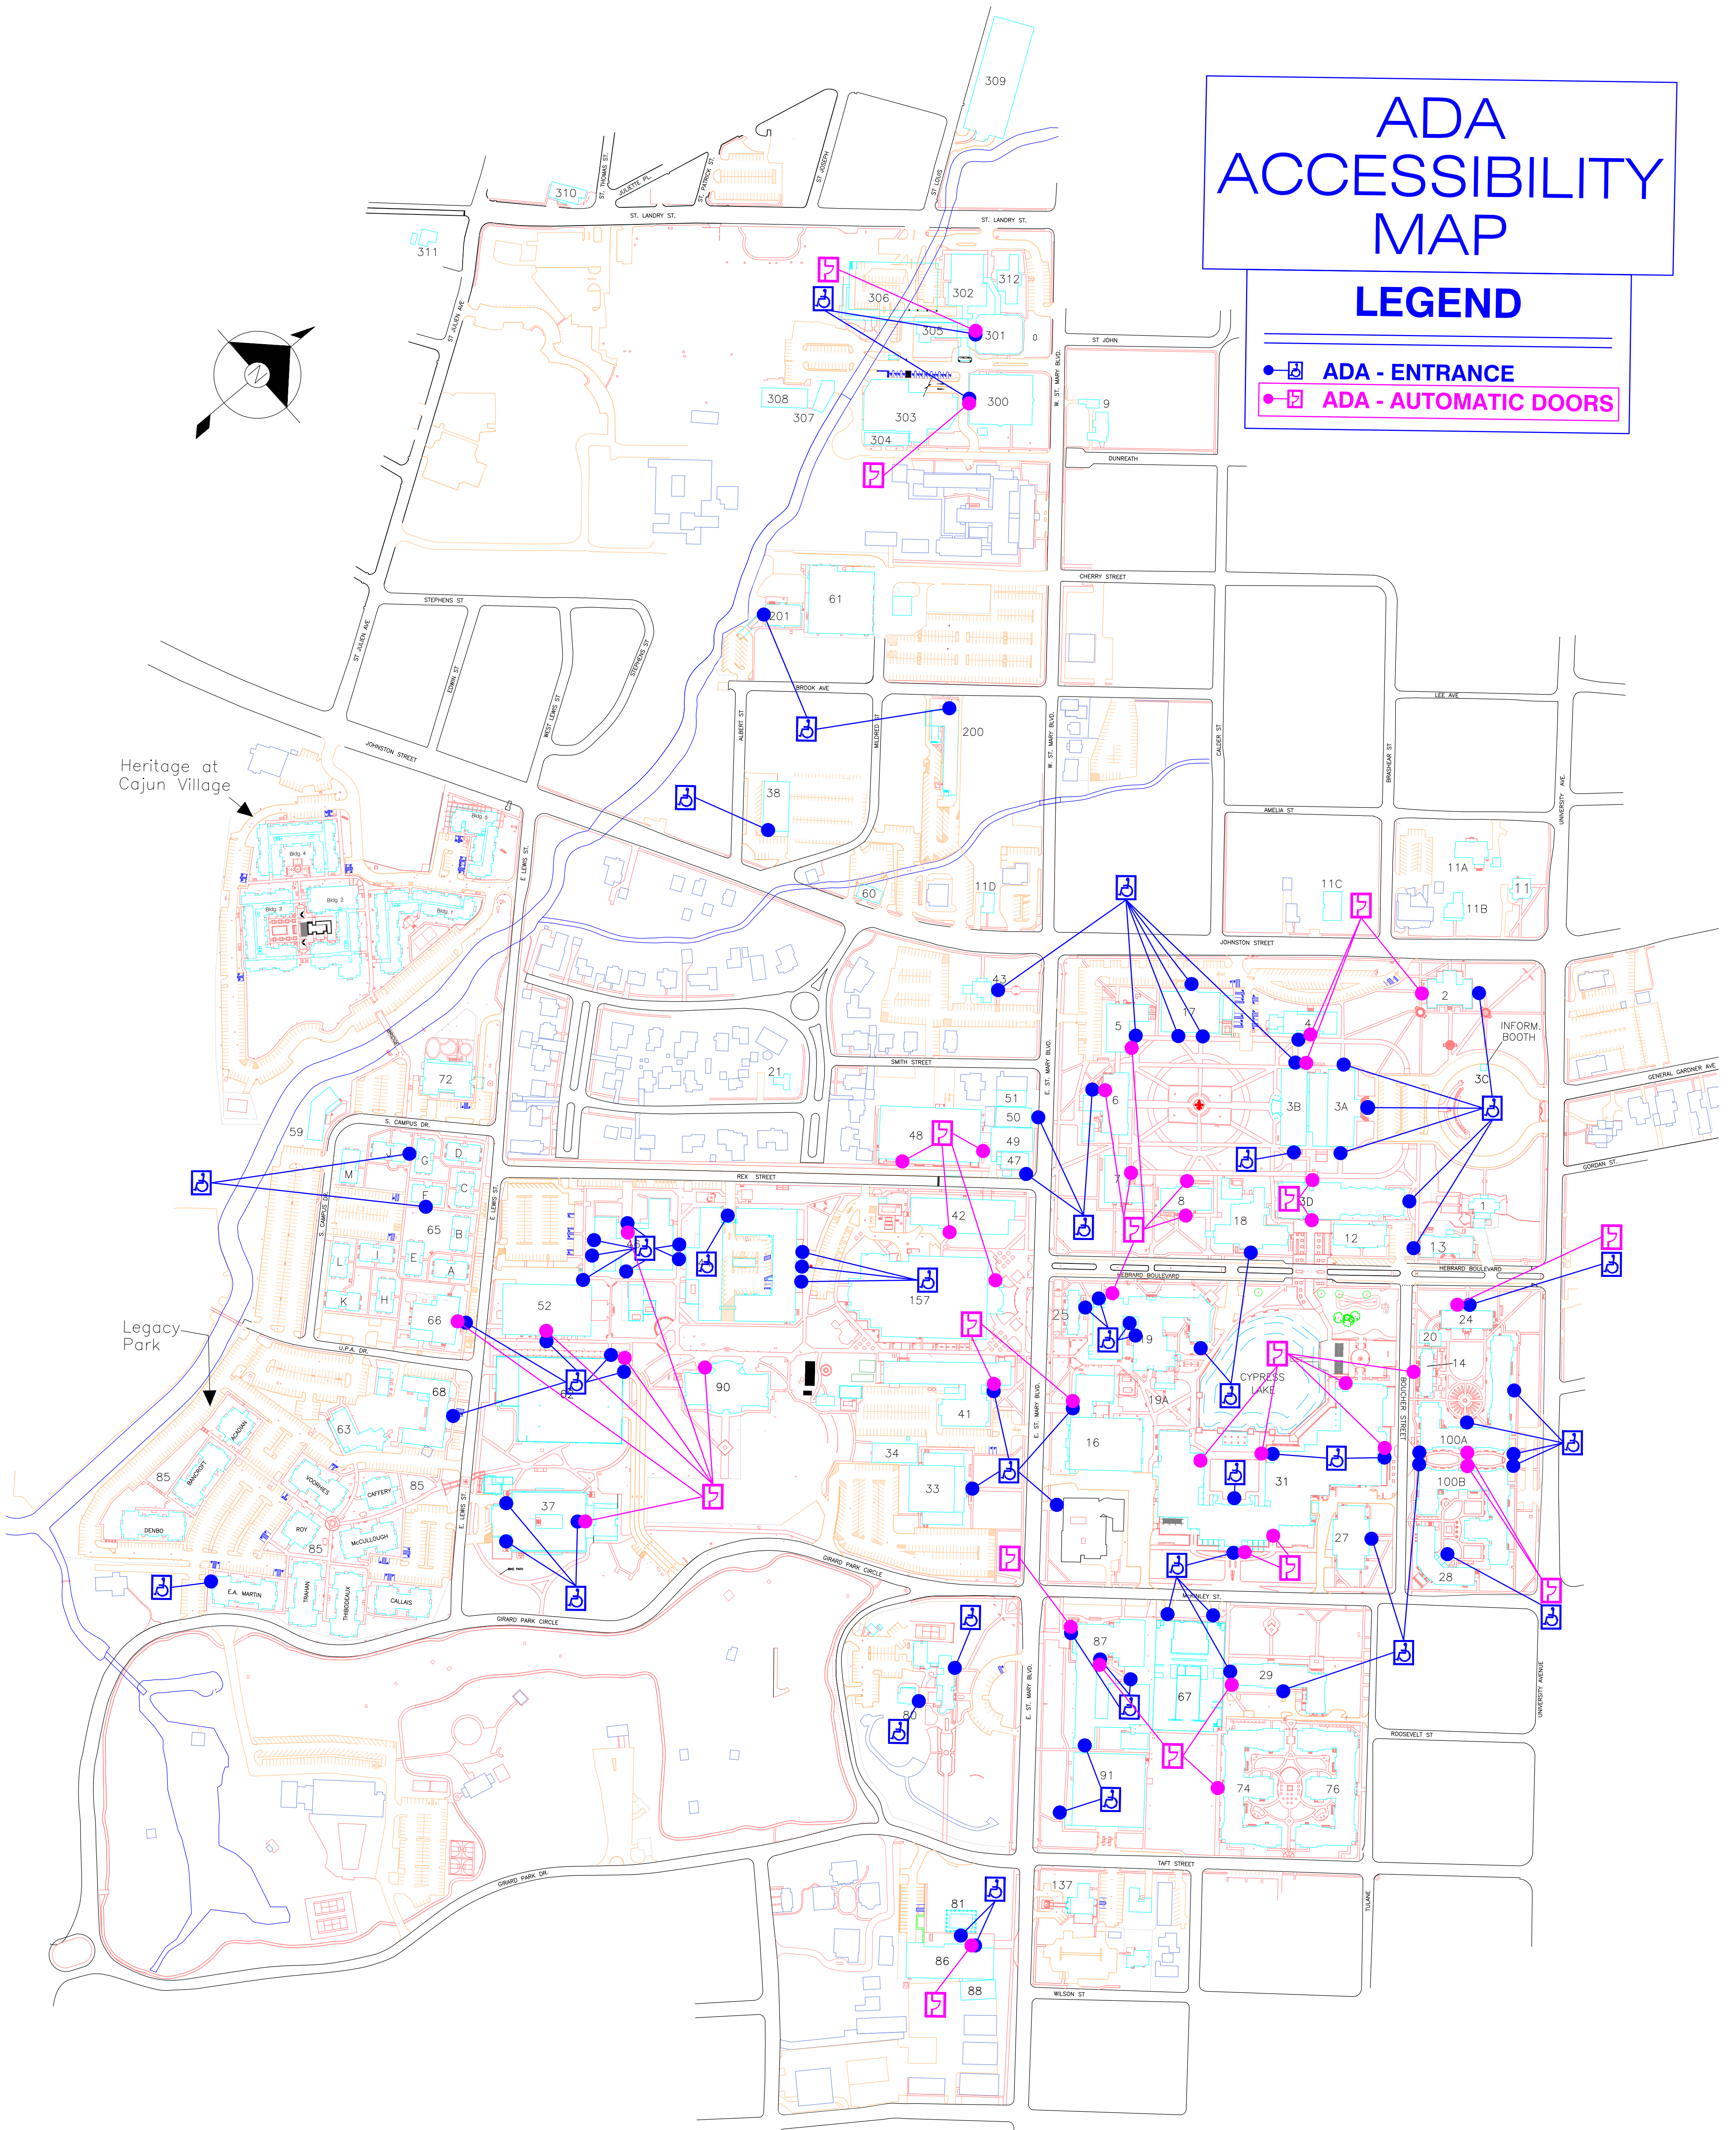

UL MAIN CAMPUS

ADA ACCESSIBILITY MAP LEGEND

- ADA - ENTRANCE
- ADA - AUTOMATIC DOORS

BUILDING CODES

1 PRESIDENT'S HOUSE	9 FLORA LEVY HOUSE	19 BURKE HAWTHORNE HALL	38 ECKERDS BUILDING	51 206 E. ST. MARY	68 PARKER HALL	91 TAFT ST. PARKING GARAGE	303 501 ANNEX & PARKING GARAGE
1A GRIFFIN HOUSE	11 ROY HOUSE	20 GUILLORY HALL	41 BILLEAUD HALL	52 ROUGEOU HALL	72 SGA DAY CARE CENTER	100A CORONNA DORM (ROSE GARDEN)	304 MECHANICAL BUILDING
2 GIRARD HALL	11A HAWKINS HOUSE	21 ARBOLADA/GAINES HOUSE	42 MONTGOMERY HALL	59 STORAGE (HOUSING)	74 BAKER HALL - DORM	100B BONIN DORM (ROSE GARDEN)	305 ONCOLOGY BUILDING
3A MARTIN HALL	11B SOULIER HOUSE	24 RANDOLPH HALL	43 WELCOME CENTER (FRENCH HOUSE)	60 1540 JOHNSTON	76 HUGER HALL - DORM	137 UL LAFAYETTE FOUNDATION	306 611 PARKING TOWER
3B F.G. MOUTON	11C ALETA (YELLOW HSE)	25 JUDICE-RICKELS HALL	44 MADISON HALL	61 MAINT., TRANSP. SERVICES, CENTRAL RECEIVING	80 ALUMNI CENTER	157 DUPRE LIBRARY	307 611B COMPACTOR BUILDING
3C INFORMATION CENTER	11D ROBERTS HOUSE	27 McLAURIN HALL - GYM	46 GRIFFIN HALL	62 STOKES PARKING GARAGE	81 A. HAYS TOWN BLDG.	200 BROOKS ST. ANNEX #1 (INTERNATIONAL BUILDING)	308 611C MAINTENANCE BUILDING
3D MOODY HALL	12 BITTLE HALL	28 HARRIS HALL - DORM	47 BANK ONE BLDG.	63 CAFE FLEUR-DE-LIS	85 LEGACY PARK	201 BROOKS ST. ANNEX #2 (ROTC BUILDING)	309 ST. JOSEPH PARKING TOWER
4 FOSTER HALL	13 DECLOUT HALL	29 HAMILTON HALL	48 AGNES EDWARDS HALL (CONFERENCE CENTER)	65 CAJUN VILLAGE	86 HILLIARD ART MUSEUM	300 MONCUS HALL	310 LOURDES HR BUILDING
5 MOUTON HALL	14 BUCHANAN HALL	31 STUDENT UNION	49 BOOKSTORE/TENT	66 VISUAL ARTS ANNEX	87 ANGELLE HALL	301 OLIVER HALL	311 907 ST. LANDRY HOUSE
6 STEPHENS HALL	16 WHARTON HALL	33 EARL K. LONG GYM	50 CAMPUS CUPBOARD	67 OLIVIER PARKING GARAGE (C.U. & TRANSP.)	88 ONE ACADIANA	302 IMAGING CENTER (OLOL LEASE)	312 605 - ORPHANAGE
7 BROUSSARD HALL	17 MAXIM DOUCET HALL	34 EARL K. LONG ANNEX			90 OLIVER HALL (COMPUTER SCIENCE)		
8 LEE HALL	18 O.K. ALLEN/SAUCIER CLINIC	37 FLETCHER HALL					