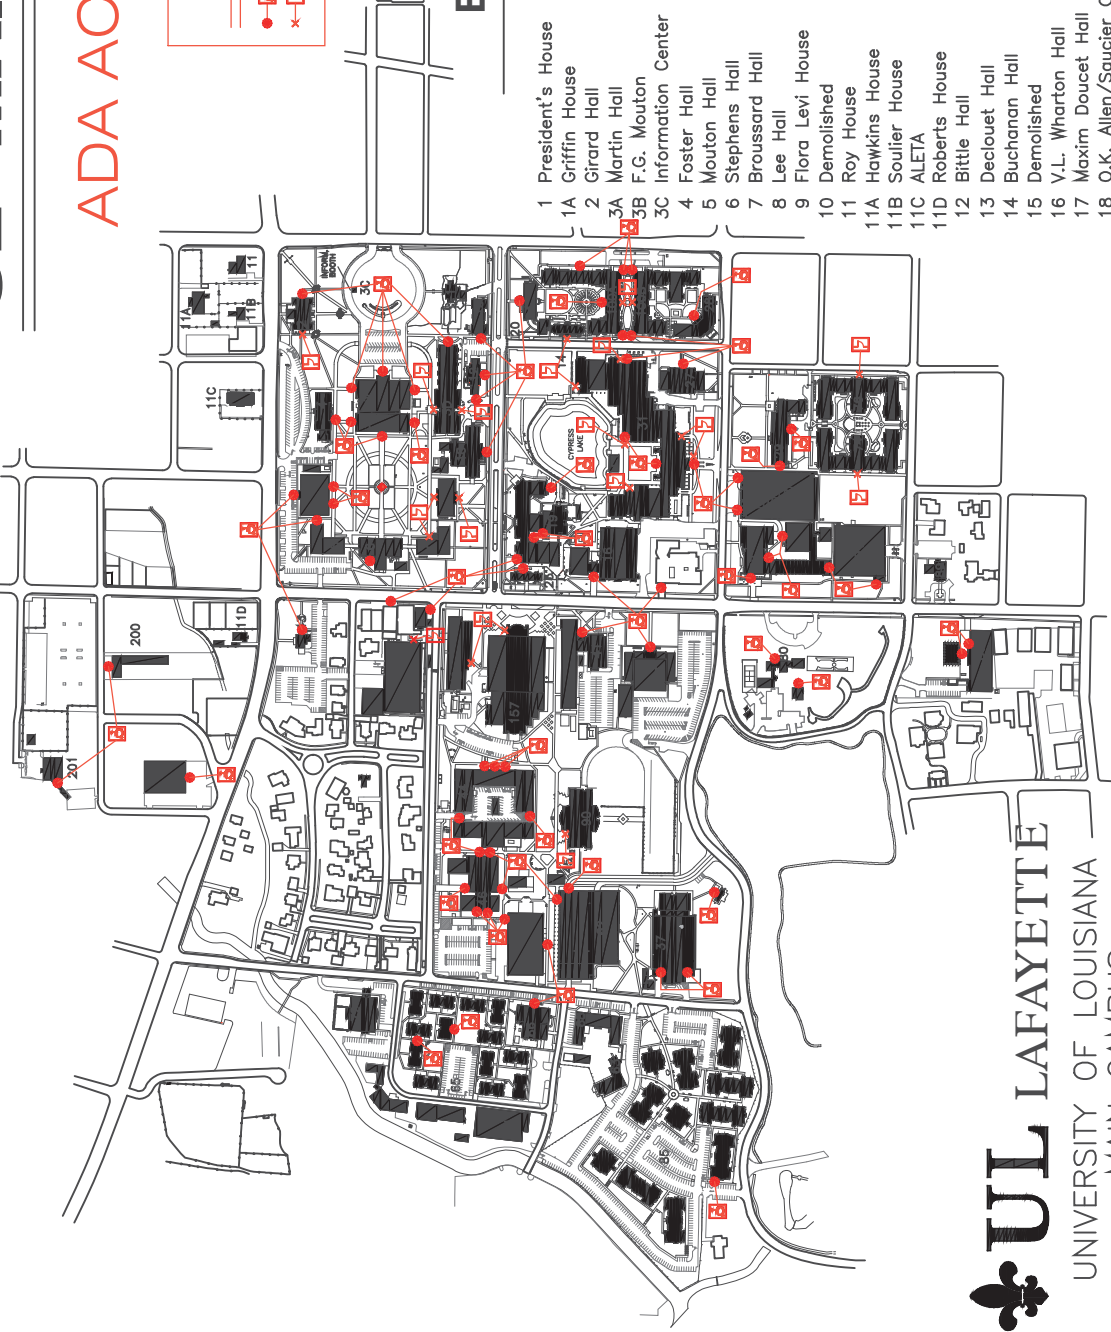

UL MAIN CAMPUS

ADA ACCESSIBILITY MAP

LEGEND

- ADA - ENTRANCE
- ⊠ ADA - AUTOMATIC DOORS

BUILDING CODES

- | | | | | | |
|-----|---------------------------|----|-----------------------|------|--|
| 1 | President's House | 20 | Alumni Hall | 62 | Stokes Parking Garage |
| 1A | Griffin House | 21 | Demolished | 63 | Cafe Fleur-De-Lis |
| 2 | Girard Hall | 22 | Demolished | 65 | Cajun Village |
| 3A | Martin Hall | 23 | Demolished | 66 | Visual Arts Annex |
| 3B | F.G. Mouton | 24 | Randolph Hall | 67 | Oliver Parking Garage (walk table) |
| 3C | Information Center | 25 | Judice-Rickels Hall | 68 | Parker Hall |
| 4 | Foster Hall | 26 | Demolished | 72 | SGA Day Care Center |
| 5 | Mouton Hall | 27 | McLaurin Hall | 74 | Baker Dorm (Taft St.) |
| 6 | Stephens Hall | 28 | Harris Dorm | 76 | Huger Dorm (Taft St.) |
| 7 | Broussard Hall | 29 | Hamilton Hall | 77 | Demolished |
| 8 | Lee Hall | 31 | Student Union | 80 | Alumni Center |
| 9 | Flora Levi House | 33 | Earl K. Long Gym | 81 | A. Hays Town Building |
| 10 | Demolished | 34 | Bookstore | 84 | Demolished |
| 11 | Roy House | 37 | Joel L. Fletcher Hall | 85 | Legacy Park |
| 11A | Hawkins House | 38 | Continuing Ed. Cntr. | 86 | Paul and Lula Hilliard-University Art Museum |
| 11B | Soulier House | 41 | Billaud Hall | 87 | Angelle Hall |
| 11C | ALETA | 42 | Montgomery Hall | 89 | Demolished |
| 11D | Roberts House | 43 | French House | 90 | Oliver Hall |
| 12 | Bittle Hall | 44 | Madison Hall | 91 | Taft St. Parking Garage |
| 13 | Declouet Hall | 45 | Snack Hut (Zeus) | 100A | Corona Dorm (Rose Garden) |
| 14 | Buchanan Hall | 46 | H.L. Griffin Hall | 100B | Bonin Dorm (Rose Garden) |
| 15 | Demolished | 48 | Conference Center | 137 | UL Lafayette Foundation |
| 16 | V.L. Wharton Hall | 52 | C.L. Rougeou Hall | 157 | Dupre Library |
| 17 | Maxim Doucet Hall | 59 | Central Receiving | 200 | International Building |
| 18 | O.K. Allen/Saucier Clinic | 61 | Maintenance Facility | 201 | ROTC Building |
| 19 | Burke Hawthorne Hall | | | | |