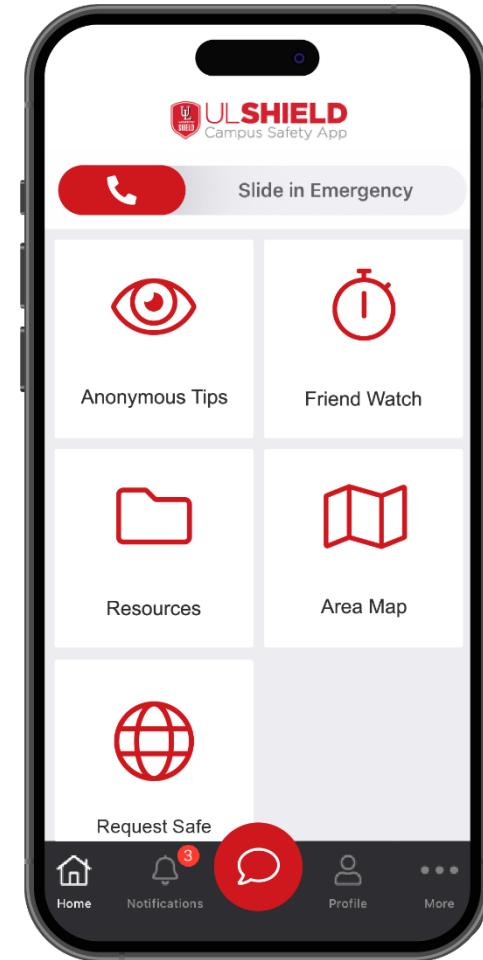

Protection & Convenience with **UL SHIELD**

ULSHIELD

Campus Safety App

FREE! Download Today...

Emergency Button Slider

UL SHIELD connects you directly with the safety forces who can respond the quickest when you're in an emergency.

When the **Emergency Button Slider** is activated, safety forces are directly contacted. Location information may also be sent to help cut down on response time.

Your location is *NOT* passively tracked. Location services are only used when you signal for assistance.

Widget Activation

Additionally, you can activate the **Emergency Button** from your phone's widget screen, saving valuable time in the event of an emergency.

Additional Features

Anonymous Tips help you proactively and anonymously submit safety concerns while attaching photos and videos...

Friend Watch creates a safety network of friends and colleagues who can watch your back during potentially dangerous activities...

Additional features like the **Area Map**, **Resources**, and **Request Safe Transport** provide you with extra layers of convenience and security on campus.