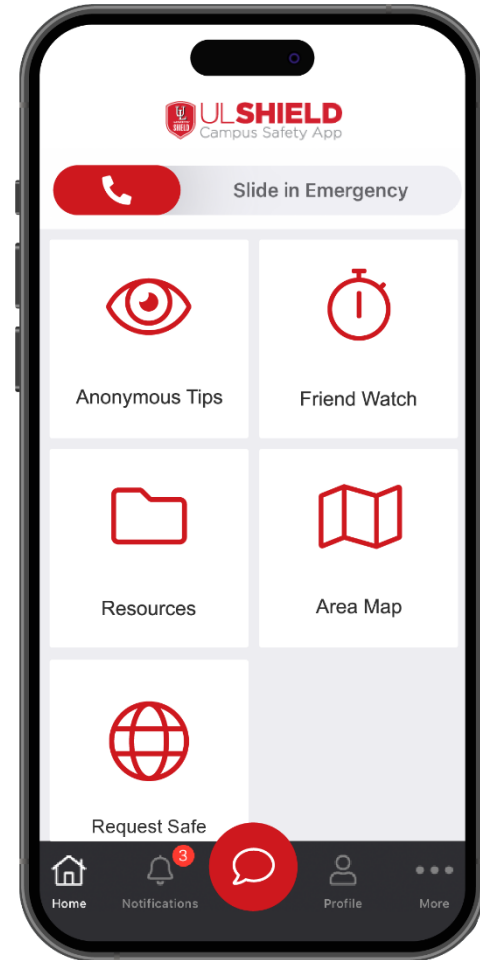

Protection & Convenience with **UL SHIELD**

ULSHIELD

Campus Safety App

FREE! Download Today...

Emergency Button Slider

UL SHIELD connects you directly with the safety forces who can respond the quickest when you're in an emergency.

When the **Emergency Button Slider** is activated, safety forces are directly contacted. Location information may also be sent to help cut down on response time.

Your location is *NOT* passively tracked. Location services are only used when you signal for assistance.

Widget Activation

Additionally, you can activate the **Emergency Button** from your phone's widget screen, saving valuable time in the event of an emergency.

Additional Features

Anonymous Tips help you proactively and anonymously submit safety concerns while attaching photos and videos...

Friend Watch creates a safety network of friends and colleagues who can watch your back during potentially dangerous activities...

Additional features like the **Area Map**, **Resources**, and **Request Safe Transport** provide you with extra layers of convenience and security on campus.