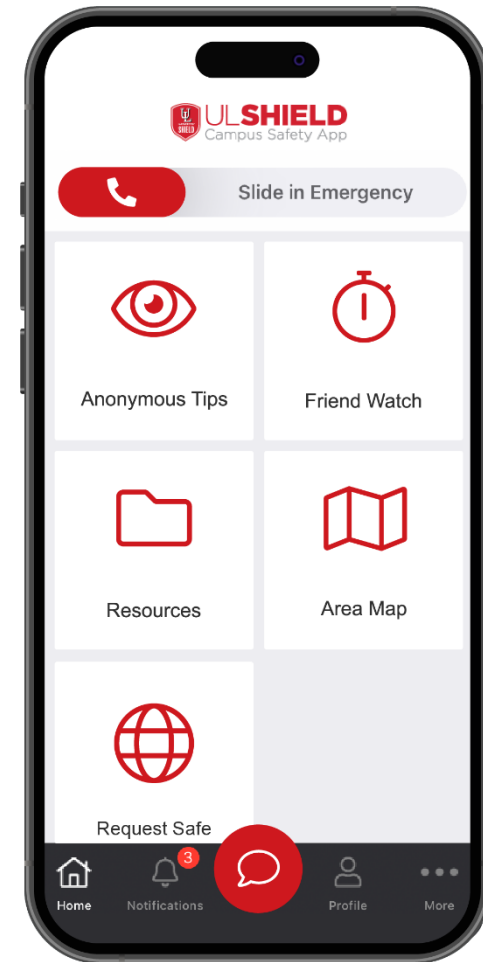

Protection & Convenience with **UL SHIELD**

ULSHIELD

Campus Safety App

FREE! Download Today...

Emergency Button Slider

UL SHIELD connects you directly with the safety forces who can respond the quickest when you're in an emergency.

When the **Emergency Button Slider** is activated, safety forces are directly contacted. Location information may also be sent to help cut down on response time.

Your location is *NOT* passively tracked. Location services are only used when you signal for assistance.

Widget Activation

Additionally, you can activate the **Emergency Button** from your phone's widget screen, saving valuable time in the event of an emergency.

Additional Features

Anonymous Tips help you proactively and anonymously submit safety concerns while attaching photos and videos...

Friend Watch creates a safety network of friends and colleagues who can watch your back during potentially dangerous activities...

Additional features like the **Area Map**, **Resources**, and **Request Safe Transport** provide you with extra layers of convenience and security on campus.