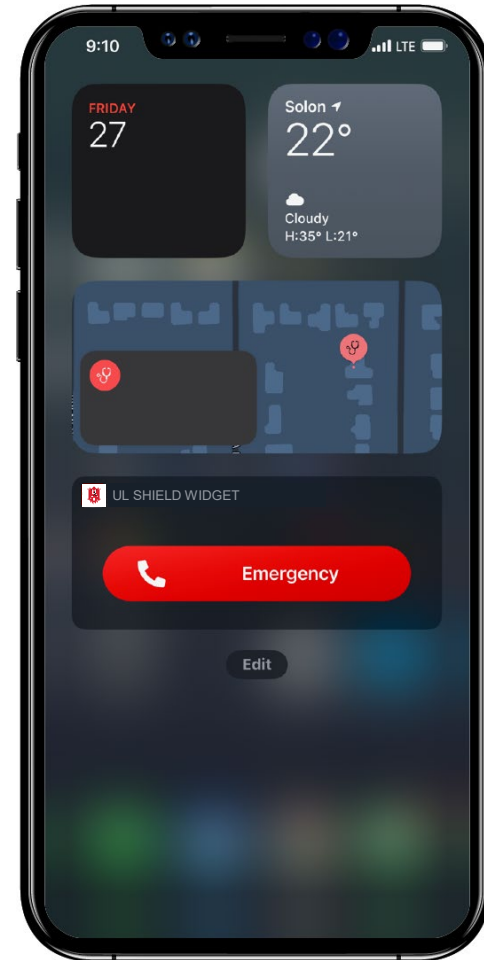

Protection & Convenience with **UL SHIELD**

ULSHIELD

Campus Safety App

FREE! Download Today...

Emergency Button Slider

UL SHIELD connects you directly with the safety forces who can respond the quickest when you're in an emergency.

When the **Emergency Button Slider** is activated, safety forces are directly contacted. Location information may also be sent to help cut down on response time.

Your location is *NOT* passively tracked. Location services are only used when you signal for assistance.

Widget Activation

Additionally, you can activate the **Emergency Button** from your phone's widget screen, saving valuable time in the event of an emergency.

Additional Features

Anonymous Tips help you proactively and anonymously submit safety concerns while attaching photos and videos...

Friend Watch creates a safety network of friends and colleagues who can watch your back during potentially dangerous activities...

Additional features like the **Area Map**, **Resources**, and **Request Safe Transport** provide you with extra layers of convenience and security on campus.